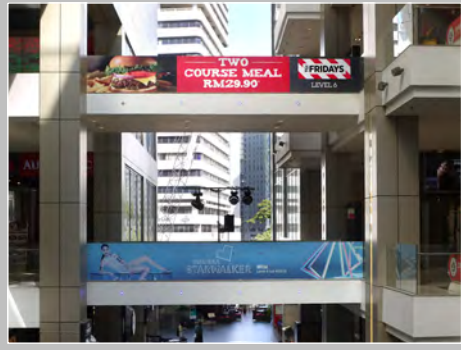

L'OCCITANE

@ PAVILION
Outdoor Overhead
Bridge Display

PO-OHB01
Facing traffic from Jln Raja Chulan towards
Pavilion KL & Jln Tun Razak.

MONT BLANC

@ PAVILION
Indoor LED Screen (HD) Display

PZE04-LED1 - PZE04-LED9
Pavilion Connection Area at Level 4.

HONDA
@ PAVILION
Car Park Entrance
Bulkhead Display

PCPEB-BH01
Located at Entrance B, Zone B1, outdoor into
Level B1 basement carpark.

HONDA

@ PAVILION
Car Park Entrance Bulkhead Display

PCPED-BH01
Located at Jln Bukit Bintang Entrance D,
Zone B1, outdoor into the basement carpark.

HSBC
@ PAVILION
Indoor Double Sided Fins
Lightbox Display
PZC01-DF01 to PZC01-DF16
Level 1, along Zone C walkway.

TGIF
@ PAVILION
Indoor Sky Bridge Sticker Display
PZE05-SB1A & B, SB3A & B
Located at Level 4 & 5, Zone E, facing high traffic crowd at alfresco dining area.